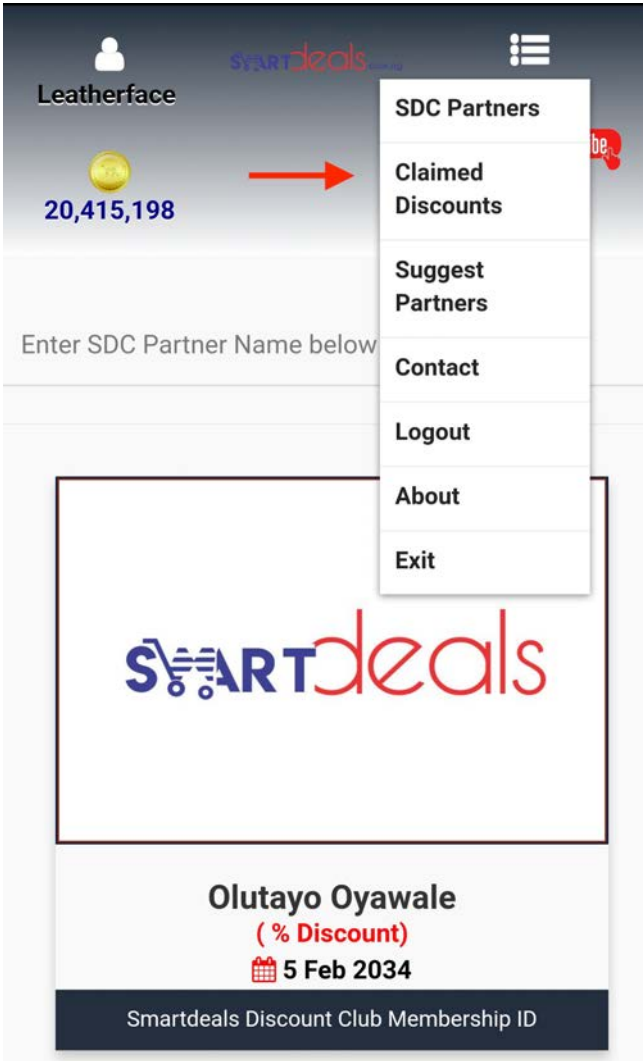

6. The “Claimed Discount” menu shows summary of historic discounts claimed on Smartdeals Discount platform.

You have earned a total discount of ₦243,232.70

Show: Search:

10

S/N	Partner	Discount (%)	Bill	Saved
1	Bella Vue Lounge	5 %	₦ 15,000.00	₦ 750.00
2	Moscow Underground	10 %	₦ 230,000.00	₦ 23,000.00
3	Moscow Underground	10 %	₦ 100,000.00	₦ 10,000.00