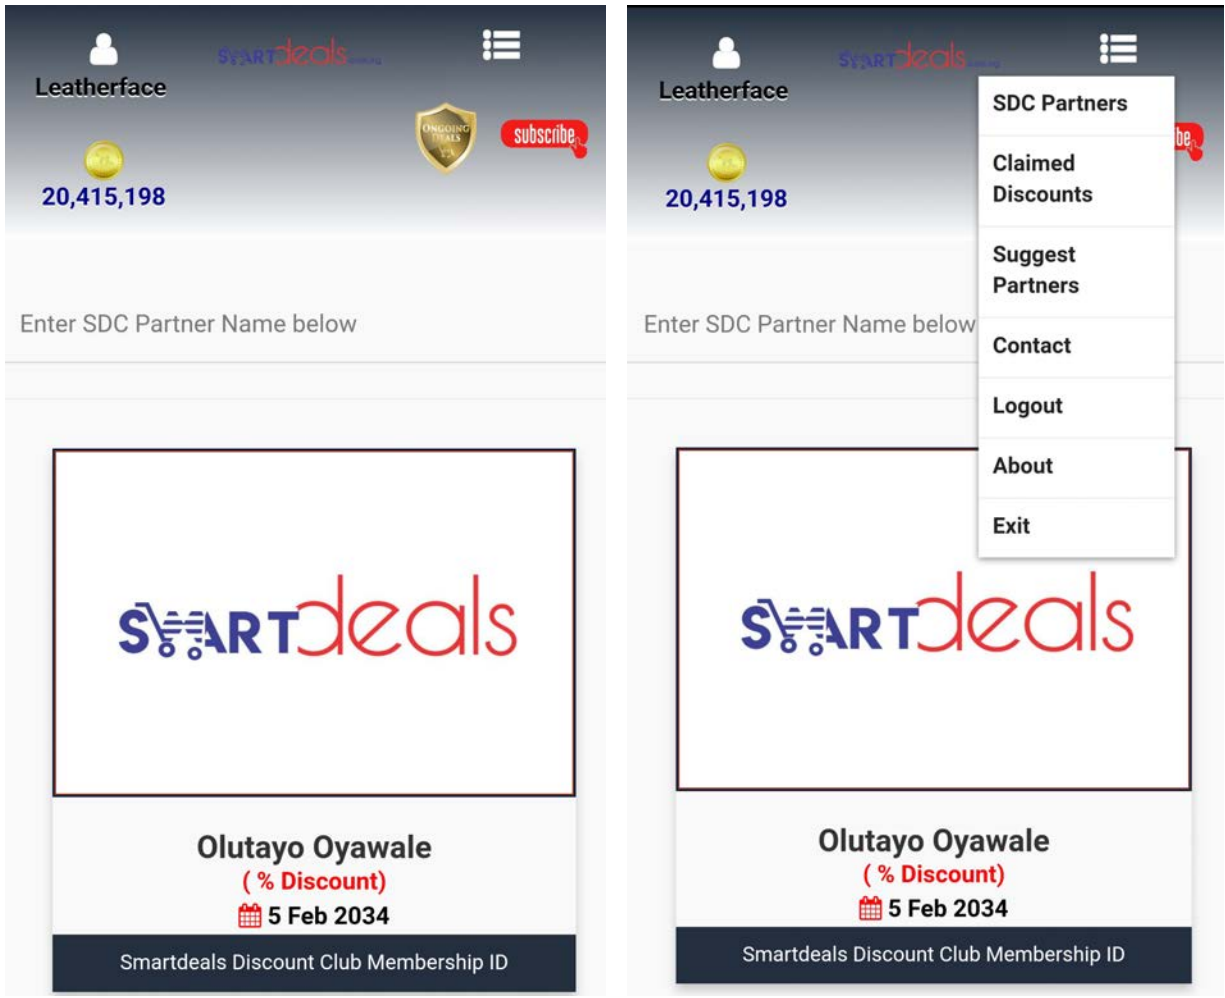

Steps to using Smartdeals Discount Club (SDC) App

1. Users search for Smartdeals Discount Partner's name e.g Bella Vue Lounge

The screenshot shows the Smartdeals app interface. At the top, the user's profile is displayed with the name "Leatherface", a gold coin icon, and a balance of "20,415,198". The Smartdeals logo and a "subscribe" button are also visible. Below the profile, there is a search bar with the text "Enter SDC Partner Name below" and the input "Bella Vue Lounge". Two buttons, "Reload Image" and "Claim Discount", are positioned below the search bar. A "Terms" button is located below the "Claim Discount" button. The main content area features a large black banner with the text "Membership Active" in green. Below this, there is a logo for "BV Bella Vue" with the tagline "...Live happy...sky high" and a "CERTIFIED" seal. At the bottom of the banner, the user's name "Olutayo Oyawale" is displayed, along with a "5% Discount" and an expiration date of "5 Feb 2034". The Smartdeals logo is visible in the background of the banner. At the very bottom of the banner, the text "Smartdeals Discount Club Membership ID" is displayed.

2. Users with active SDC Membership click on “Claim Discount” button and fill “Member Feedback” form by providing waiter's name, total bill and quality of service.

3. Users receive message showing discounted bill to be paid.

4. The "Terms" button displays Terms and Conditions of the discount partner.

5. "SDC Partners" menu displays the list of businesses offering discounts on Smartdeals Discount platform. This list is automatically updated as new businesses sign up.

Leatherface

20,415,198

S/N	Partner	Discount (%)	Sector	Location
1	Occaza Perfumery	10	Gift Shop	A
2	Beer barn - Abuja, Lag and PH	5	Lounge	A
3	Katalogue Boutique	5	Boutique	L
4	The Pizza Place	5	Confectionery	A