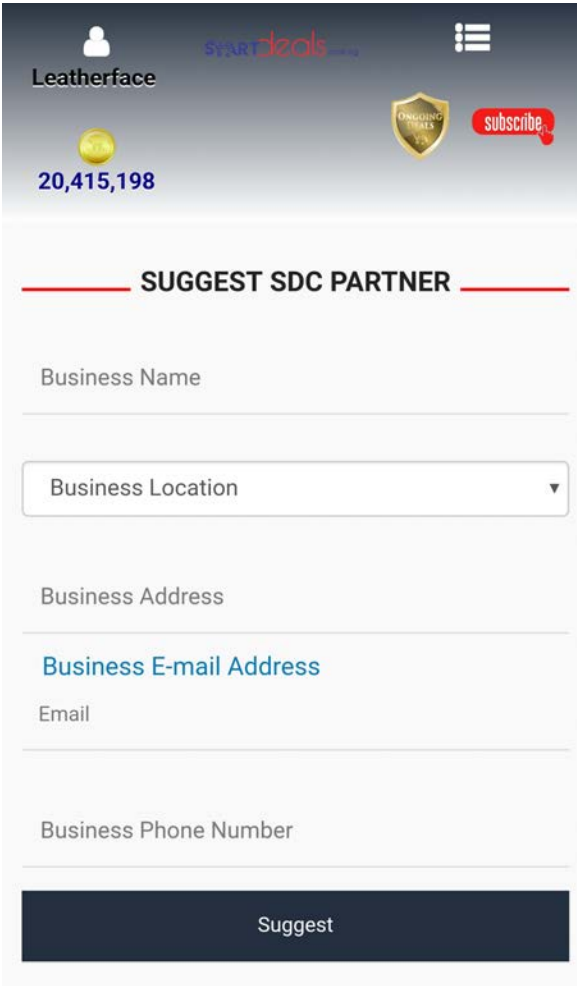

7. The “Suggest Partner” menu provides a medium for users to suggest businesses they will like to have on Smartdeals Discount platform.