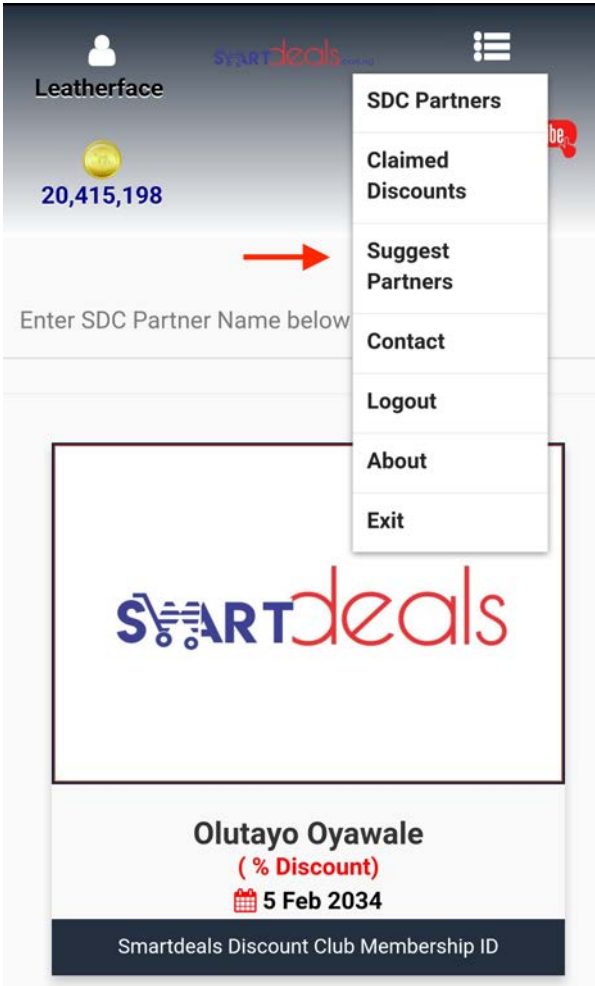

Steps to using Smartdeals Discount Club (SDC) App

1. Users search for Smartdeals Discount Partner's name e.g Bella Vue Lounge

The screenshot shows the Smartdeals app interface. At the top, the user's profile is displayed with the name "Leatherface", a gold coin icon, and a balance of "20,415,198". The Smartdeals logo and a "subscribe" button are also visible. Below the profile, there is a search bar with the text "Enter SDC Partner Name below" and the input "Bella Vue Lounge". Two buttons, "Reload Image" and "Claim Discount", are positioned below the search bar. A "Terms" button is located below the "Claim Discount" button. The main content area features a large black banner with the text "Membership Active" in green. Below this, there is a logo for "BV Bella Vue" with the tagline "...Live happy...sky high" and a "CERTIFIED" seal. At the bottom of the banner, the user's name "Olutayo Oyawale" is displayed, along with a "5% Discount" and an expiration date of "5 Feb 2034". The Smartdeals logo is visible in the background of the banner. At the very bottom of the banner, the text "Smartdeals Discount Club Membership ID" is displayed.

6. The “Claimed Discount” menu shows summary of historic discounts claimed on Smartdeals Discount platform.

You have earned a total discount of ₦243,232.70

Show: Search:

10

S/N	Partner	Discount (%)	Bill	Saved
1	Bella Vue Lounge	5 %	₦ 15,000.00	₦ 750.00
2	Moscow Underground	10 %	₦ 230,000.00	₦ 23,000.00
3	Moscow Underground	10 %	₦ 100,000.00	₦ 10,000.00

7. The “Suggest Partner” menu provides a medium for users to suggest businesses they will like to have on Smartdeals Discount platform.

6. Users with inactive Smartdeals Discount Club membership will have this displayed to show that they do not qualify for discount.