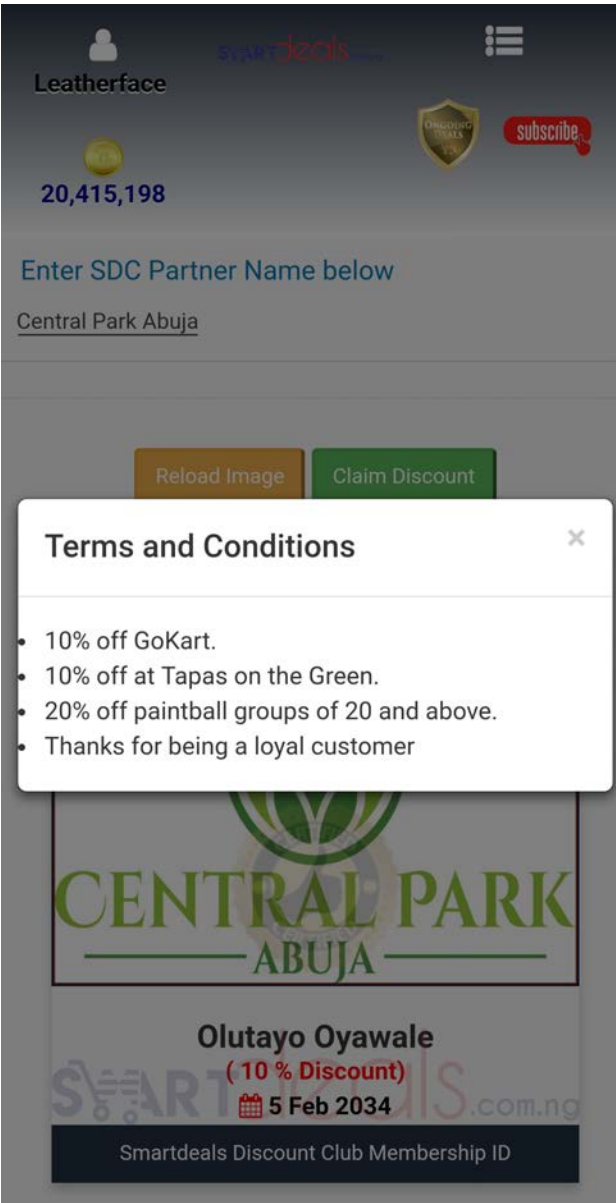

Steps to using Smartdeals Discount Club (SDC) App

1. Users search for Smartdeals Discount Partner's name e.g Bella Vue Lounge

The screenshot shows the Smartdeals app interface. At the top, the user's profile is displayed with the name "Leatherface", a gold coin icon, and a balance of "20,415,198". The Smartdeals logo and a "subscribe" button are also visible. Below the profile, there is a search bar with the text "Enter SDC Partner Name below" and the input "Bella Vue Lounge". Two buttons, "Reload Image" and "Claim Discount", are positioned below the search bar. A "Terms" button is located below the "Claim Discount" button. The main content area features a large black banner with the text "Membership Active" in green. Below this, there is a logo for "BV Bella Vue" with the tagline "...Live happy...sky high" and a "CERTIFIED" seal. At the bottom of the banner, the user's name "Olutayo Oyawale" is displayed, along with a "5% Discount" and an expiration date of "5 Feb 2034". The Smartdeals logo is visible in the background of the banner. At the very bottom of the banner, the text "Smartdeals Discount Club Membership ID" is displayed.

2. Users with active SDC Membership click on “Claim Discount” button and fill “Member Feedback” form by providing waiter's name, total bill and quality of service.

3. Users receive message showing discounted bill to be paid.

4. The "Terms" button displays Terms and Conditions of the discount partner.

5. "SDC Partners" menu displays the list of businesses offering discounts on Smartdeals Discount platform. This list is automatically updated as new businesses sign up.