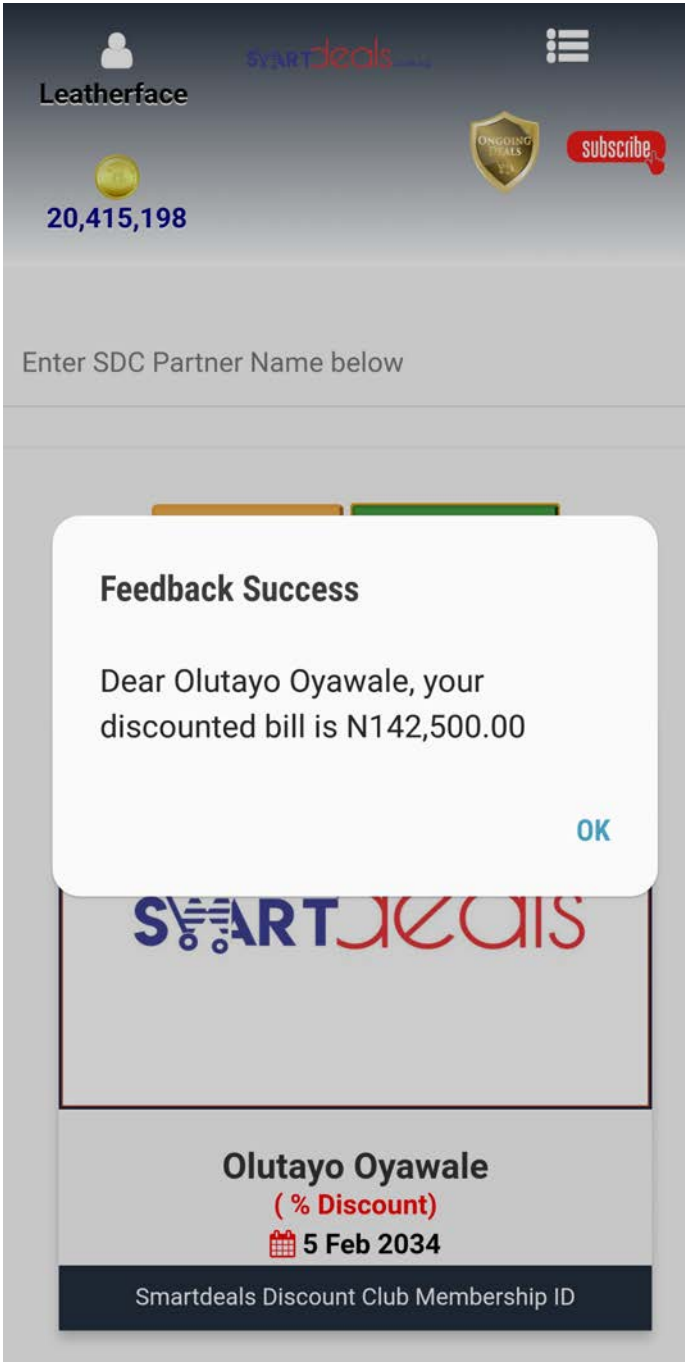

Steps to using Smartdeals Discount Club (SDC) App

1. Users search for Smartdeals Discount Partner's name e.g Bella Vue Lounge

The screenshot shows the Smartdeals app interface. At the top, the user's profile is displayed with the name "Leatherface", a gold coin icon, and a balance of "20,415,198". The Smartdeals logo and a "subscribe" button are also visible. Below the profile, there is a search bar with the text "Enter SDC Partner Name below" and the input "Bella Vue Lounge". Two buttons, "Reload Image" and "Claim Discount", are positioned below the search bar. A "Terms" button is located below the "Claim Discount" button. The main content area features a large black banner with the text "Membership Active" in green. Below this, there is a logo for "BV Bella Vue" with the tagline "...Live happy...sky high" and a "CERTIFIED" seal. At the bottom of the banner, the user's name "Olutayo Oyawale" is displayed, along with a "5% Discount" and an expiration date of "5 Feb 2034". The Smartdeals logo is visible in the background of the banner. At the very bottom of the banner, the text "Smartdeals Discount Club Membership ID" is displayed.

2. Users with active SDC Membership click on “Claim Discount” button and fill “Member Feedback” form by providing waiter's name, total bill and quality of service.

3. Users receive message showing discounted bill to be paid.