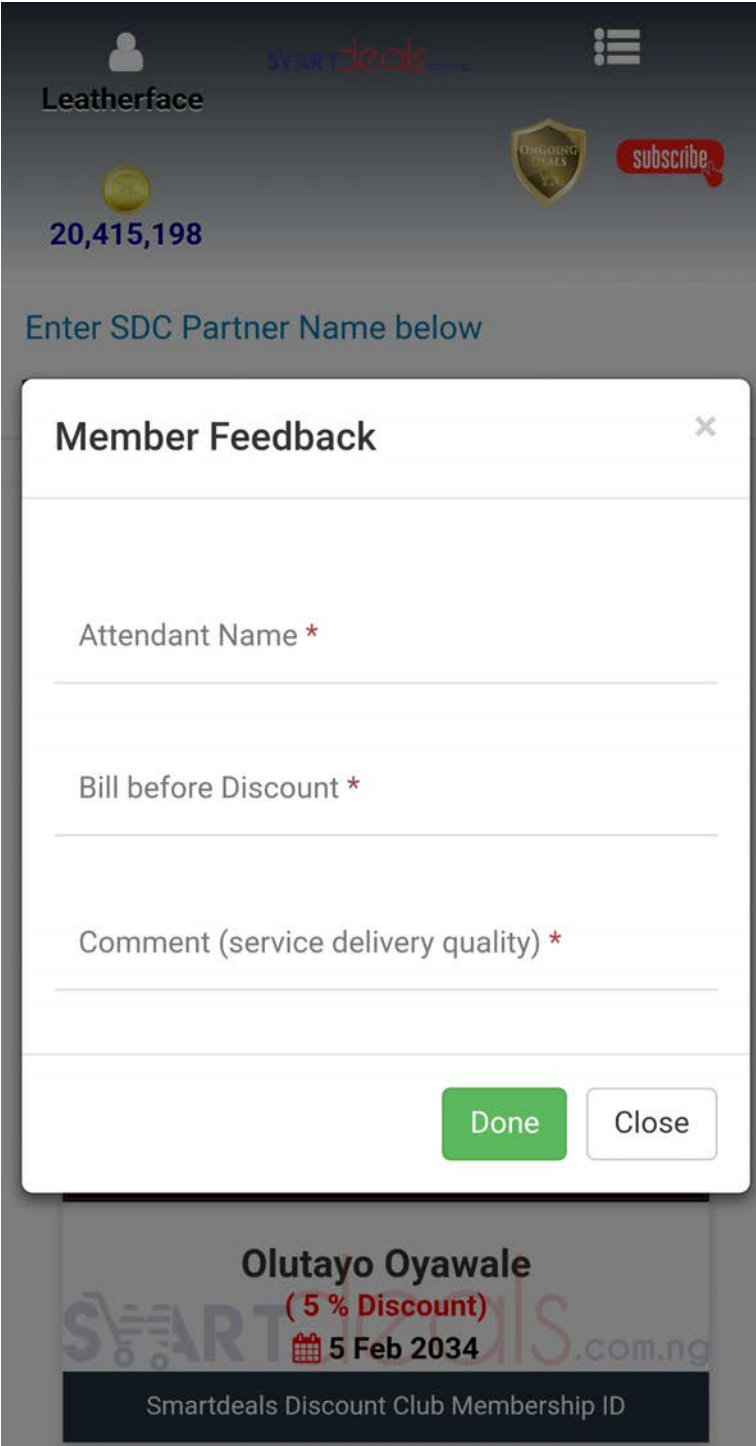

Steps to using Smartdeals Discount Club (SDC) App

1. Users search for Smartdeals Discount Partner's name e.g Bella Vue Lounge

The screenshot shows the Smartdeals app interface. At the top, the user's profile is displayed with the name "Leatherface", a gold coin icon, and a balance of "20,415,198". The Smartdeals logo and a "subscribe" button are also visible. Below the profile, there is a search bar with the text "Enter SDC Partner Name below" and the input "Bella Vue Lounge". Two buttons, "Reload Image" and "Claim Discount", are positioned below the search bar. A "Terms" button is located below the "Claim Discount" button. The main content area features a large black banner with the text "Membership Active" in green. Below this, there is a logo for "BV Bella Vue" with the tagline "...Live happy...sky high" and a "CERTIFIED" seal. At the bottom of the banner, the user's name "Olutayo Oyawale" is displayed, along with a "5% Discount" and an expiration date of "5 Feb 2034". The Smartdeals logo is visible in the background of the banner. At the very bottom of the banner, the text "Smartdeals Discount Club Membership ID" is displayed.

2. Users with active SDC Membership click on “Claim Discount” button and fill “Member Feedback” form by providing waiter's name, total bill and quality of service.

3. Users receive message showing discounted bill to be paid.

4. The "Terms" button displays Terms and Conditions of the discount partner.

5. "SDC Partners" menu displays the list of businesses offering discounts on Smartdeals Discount platform. This list is automatically updated as new businesses sign up.