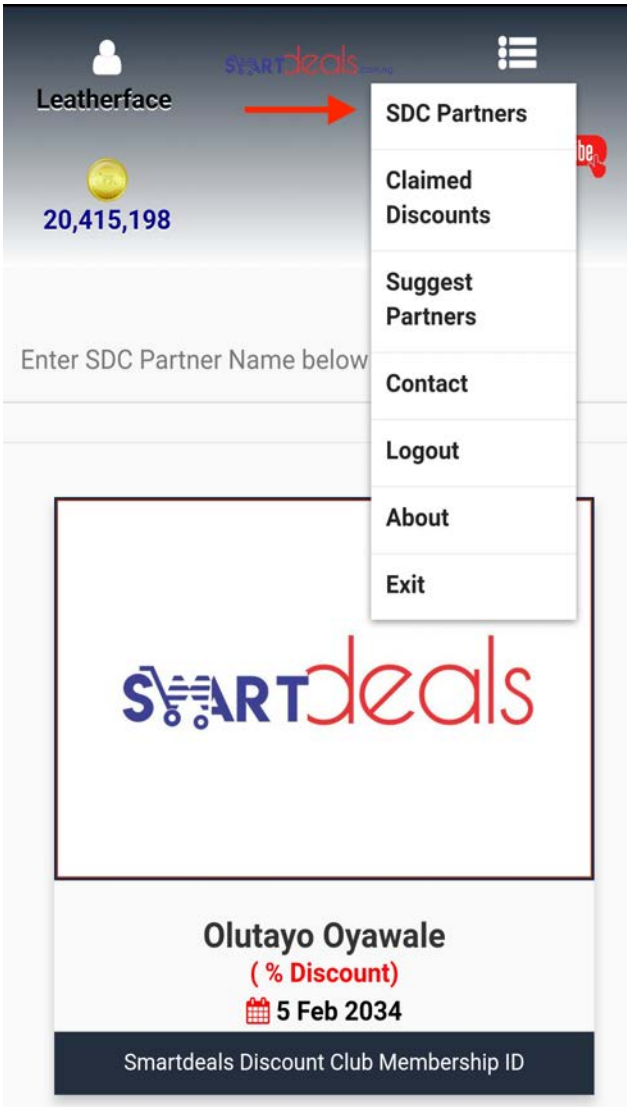

Steps to using Smartdeals Discount Club (SDC) App

1. Users search for Smartdeals Discount Partner's name e.g Bella Vue Lounge

The screenshot shows the Smartdeals app interface. At the top, the user's profile is displayed with the name "Leatherface", a gold coin icon, and a balance of "20,415,198". The Smartdeals logo and a "subscribe" button are also visible. Below the profile, there is a search bar with the text "Enter SDC Partner Name below" and the input "Bella Vue Lounge". Two buttons, "Reload Image" and "Claim Discount", are positioned below the search bar. A "Terms" button is located below the "Claim Discount" button. The main content area features a large black banner with the text "Membership Active" in green. Below this, there is a logo for "BV Bella Vue" with the tagline "...Live happy...sky high" and a "CERTIFIED" seal. At the bottom of the banner, the user's name "Olutayo Oyawale" is displayed, along with a "5% Discount" and an expiration date of "5 Feb 2034". The Smartdeals logo is visible in the background of the banner. At the very bottom of the banner, the text "Smartdeals Discount Club Membership ID" is displayed.

2. Users with active SDC Membership click on “Claim Discount” button and fill “Member Feedback” form by providing waiter's name, total bill and quality of service.

3. Users receive message showing discounted bill to be paid.

4. The "Terms" button displays Terms and Conditions of the discount partner.

5. "SDC Partners" menu displays the list of businesses offering discounts on Smartdeals Discount platform. This list is automatically updated as new businesses sign up.